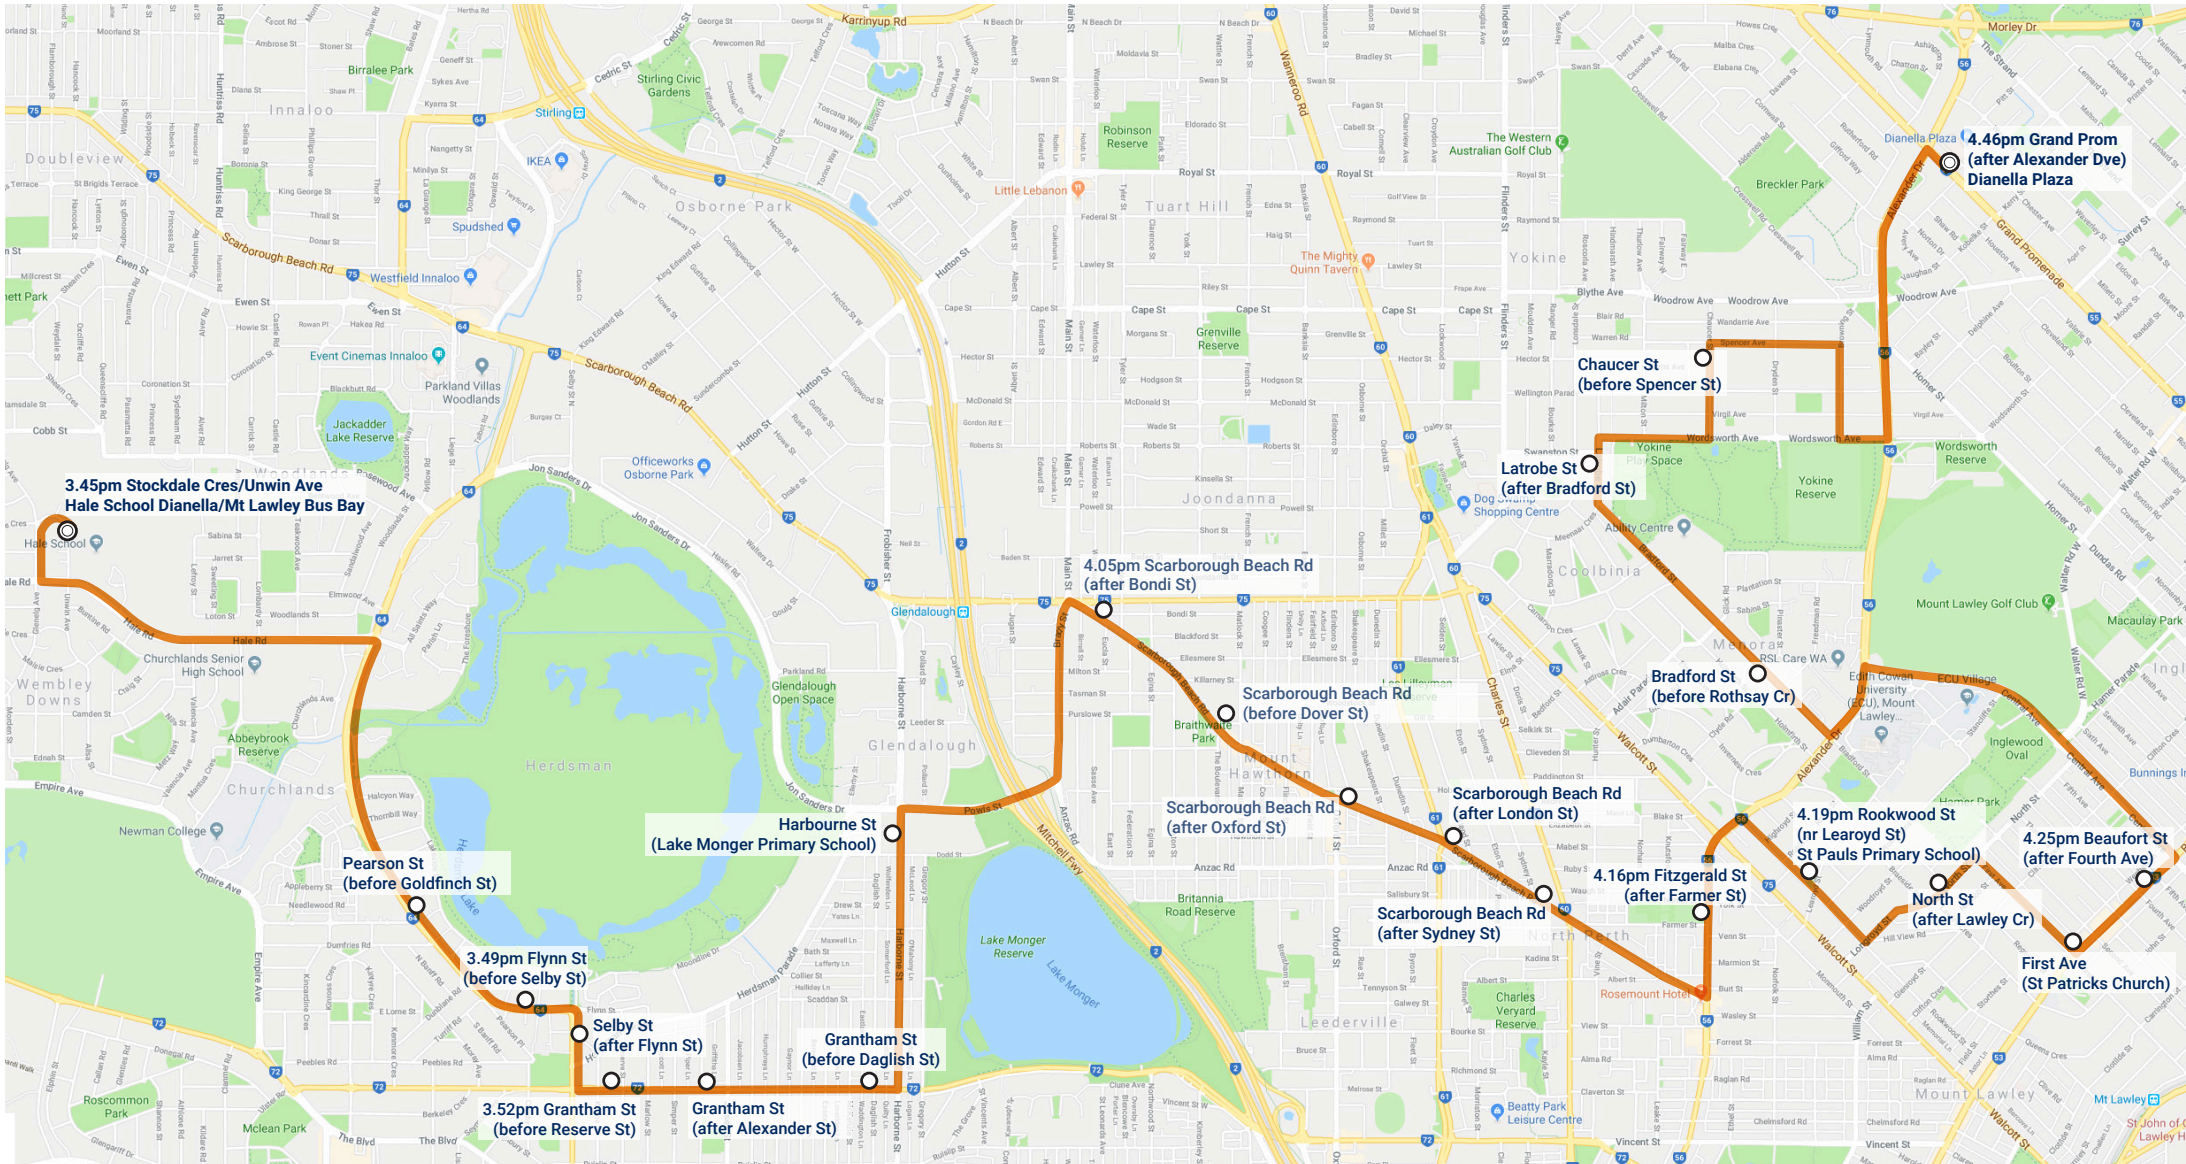

DIANELLA/MT LAWLEY - HALE BUS 2 ROUTE (am)

PLEASE NOTE: the (pm) route is slightly different, please check the timetable.

HALE - DIANELLA/MT LAWLEY - BUS 2 ROUTE (pm)

PLEASE NOTE: the (am) route is slightly different, please check the timetable.