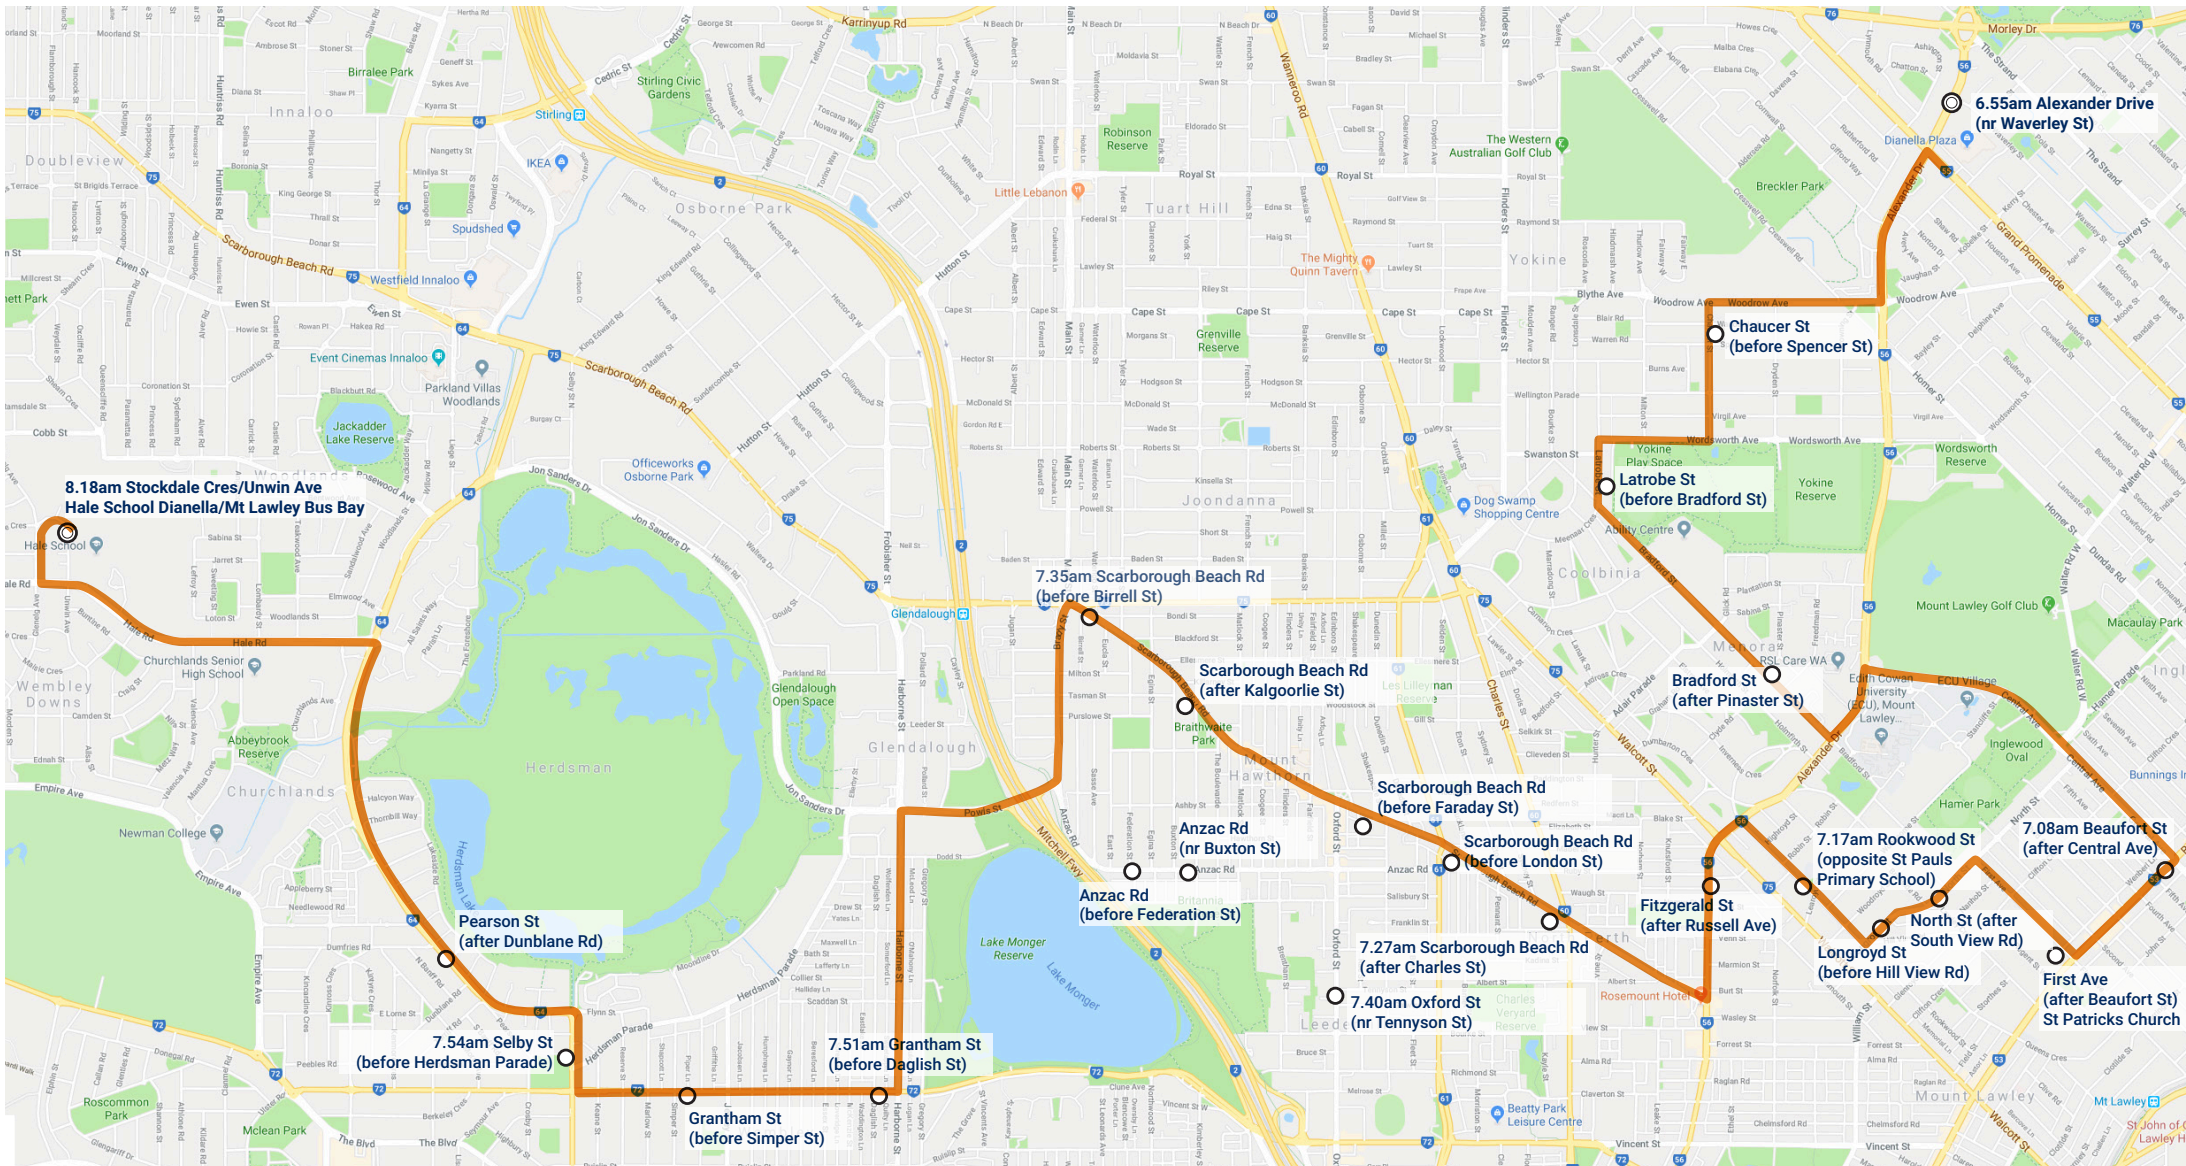

DIANELLA/MT LAWLEY - HALE BUS 2 ROUTE (am)

PLEASE NOTE: the (pm) route is slightly different, please check the timetable.

HALE - DIANELLA/MT LAWLEY - BUS 2 ROUTE (pm)

PLEASE NOTE: the (am) route is slightly different, please check the timetable.