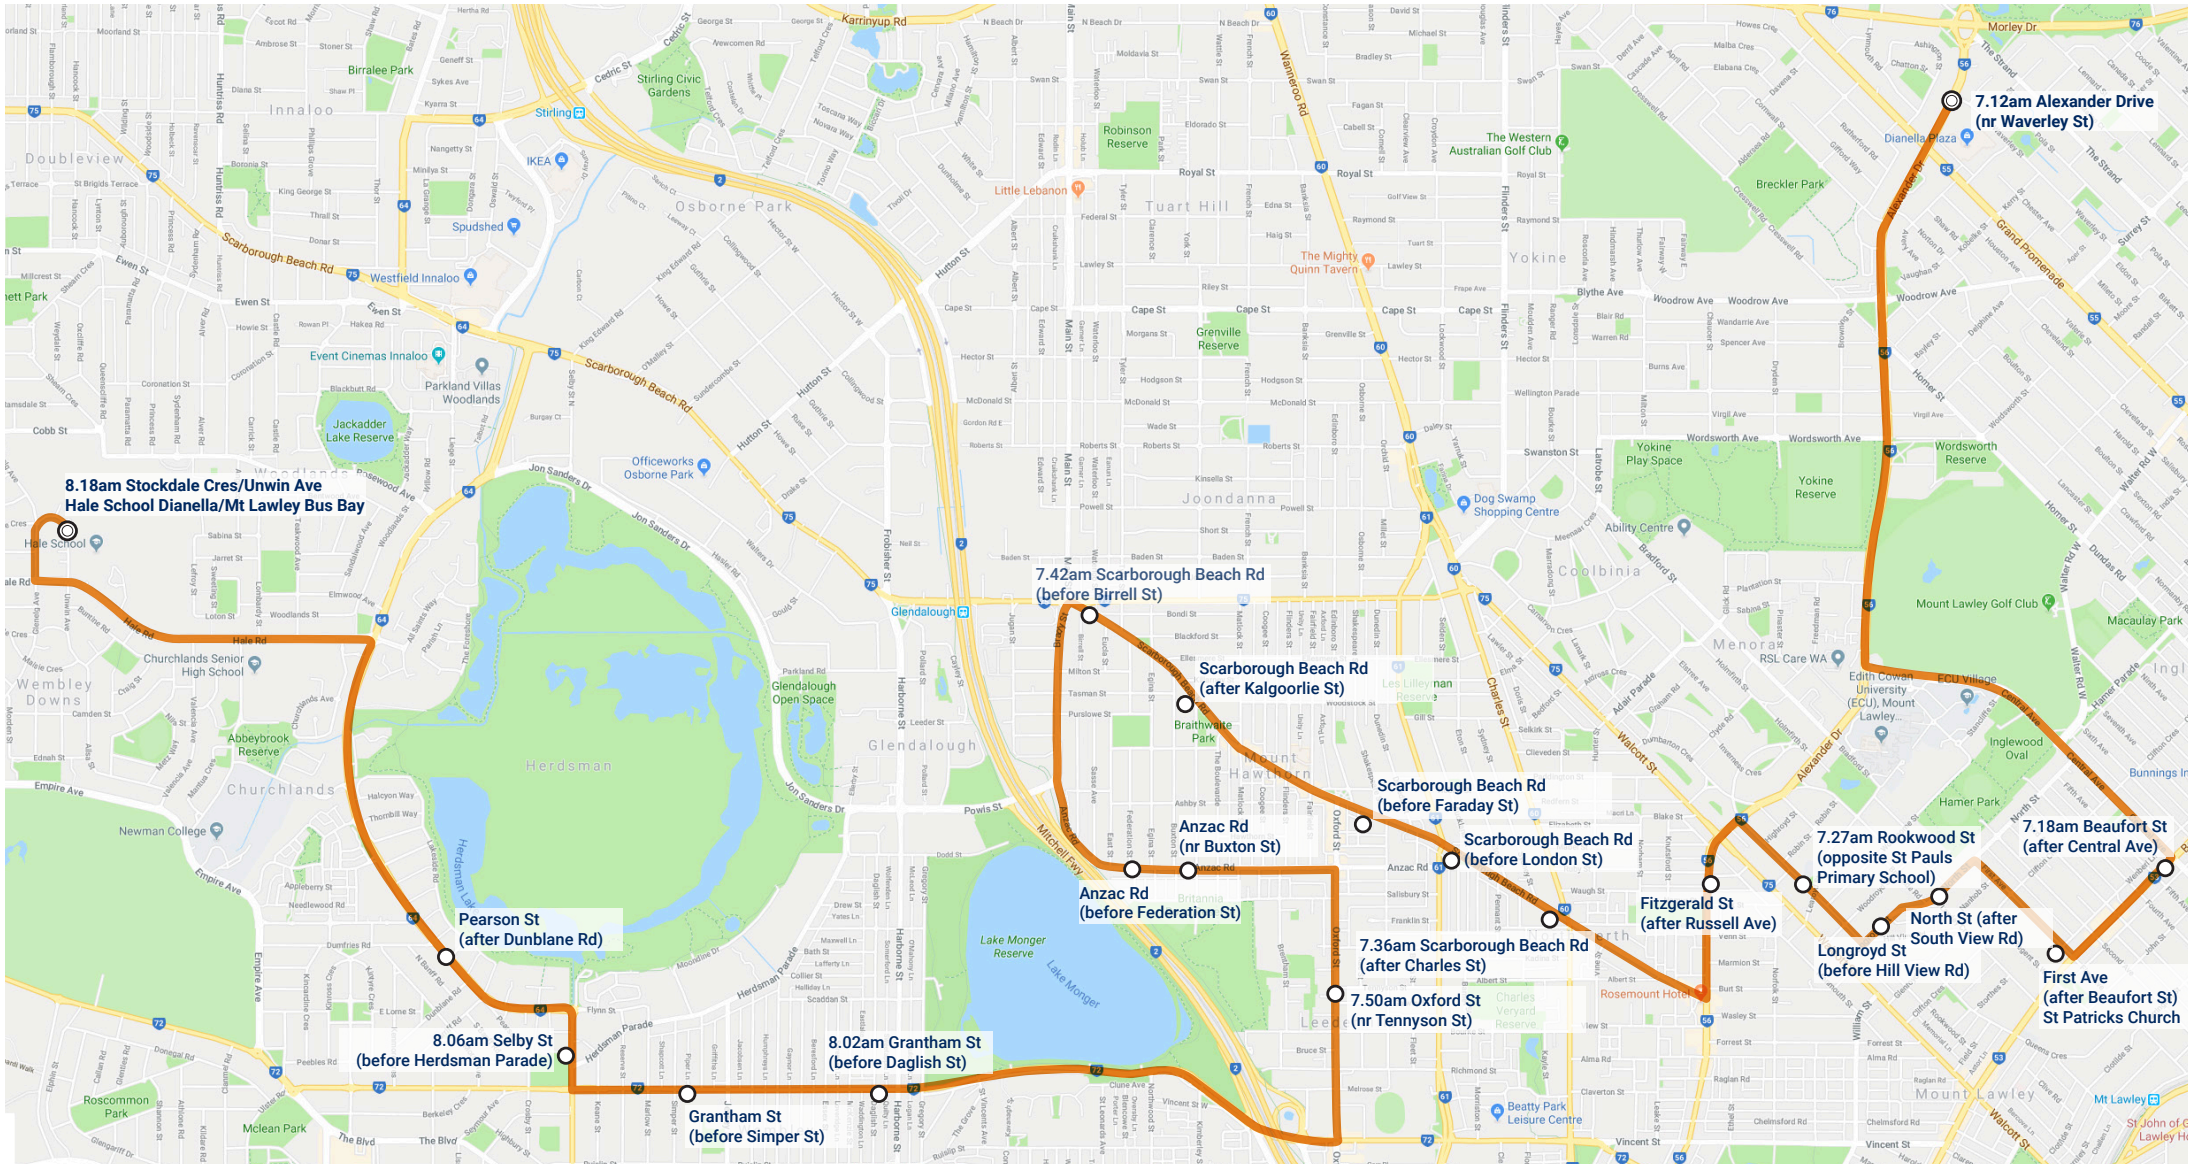

DIANELLA/MT LAWLEY - HALE BUS 2 ROUTE (am)

PLEASE NOTE: the (pm) route is slightly different, please check the timetable.

HALE - DIANELLA/MT LAWLEY - BUS 2 ROUTE (pm)

PLEASE NOTE: the (am) route is slightly different, please check the timetable.