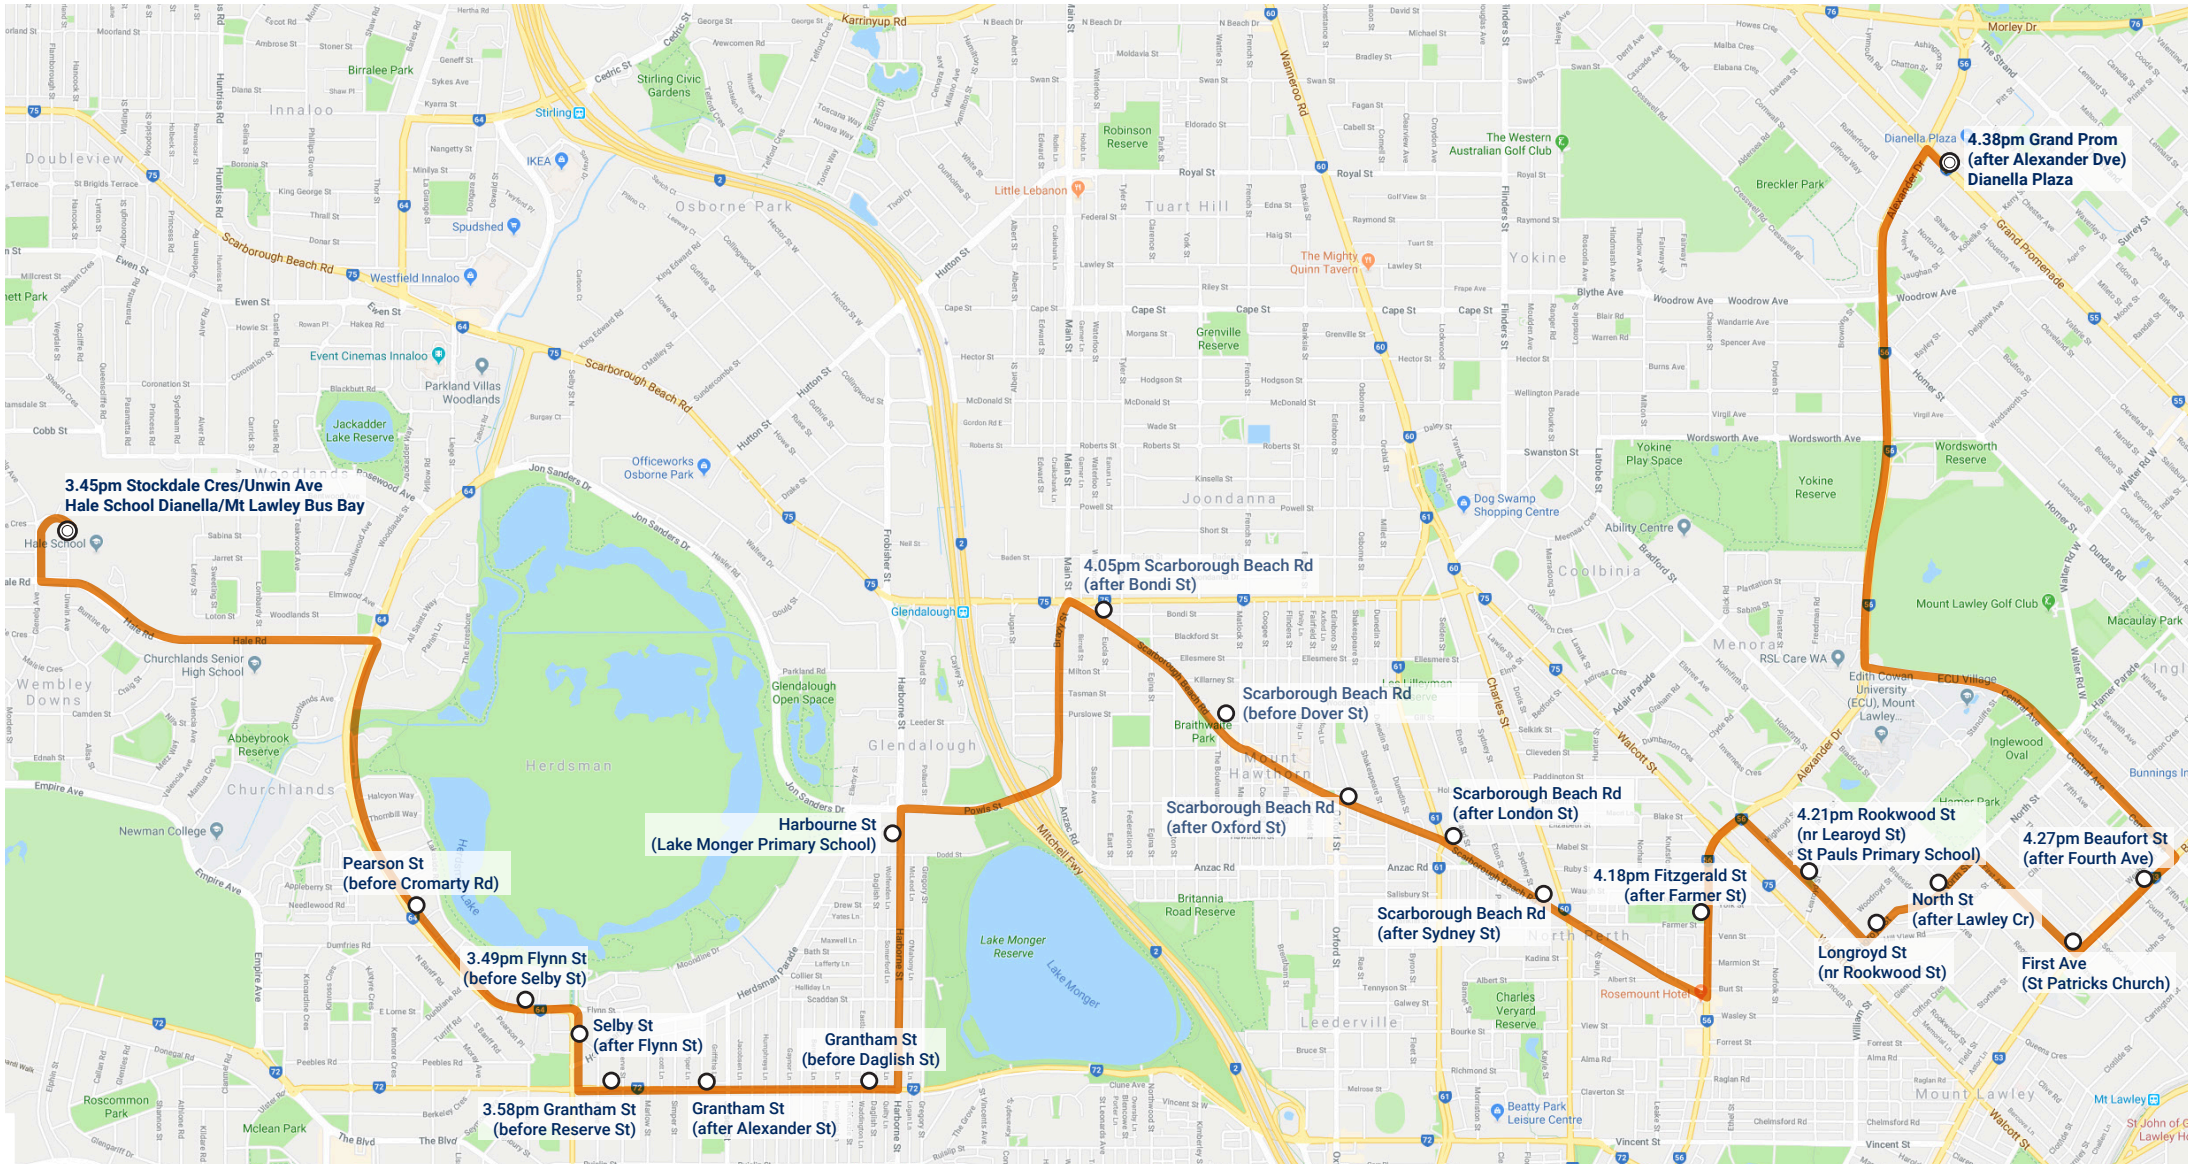

DIANELLA/MT LAWLEY - HALE BUS 2 ROUTE (am)

PLEASE NOTE: the (pm) route is slightly different, please check the timetable.

HALE - DIANELLA/MT LAWLEY - BUS 2 ROUTE (pm)

PLEASE NOTE: the (am) route is slightly different, please check the timetable.