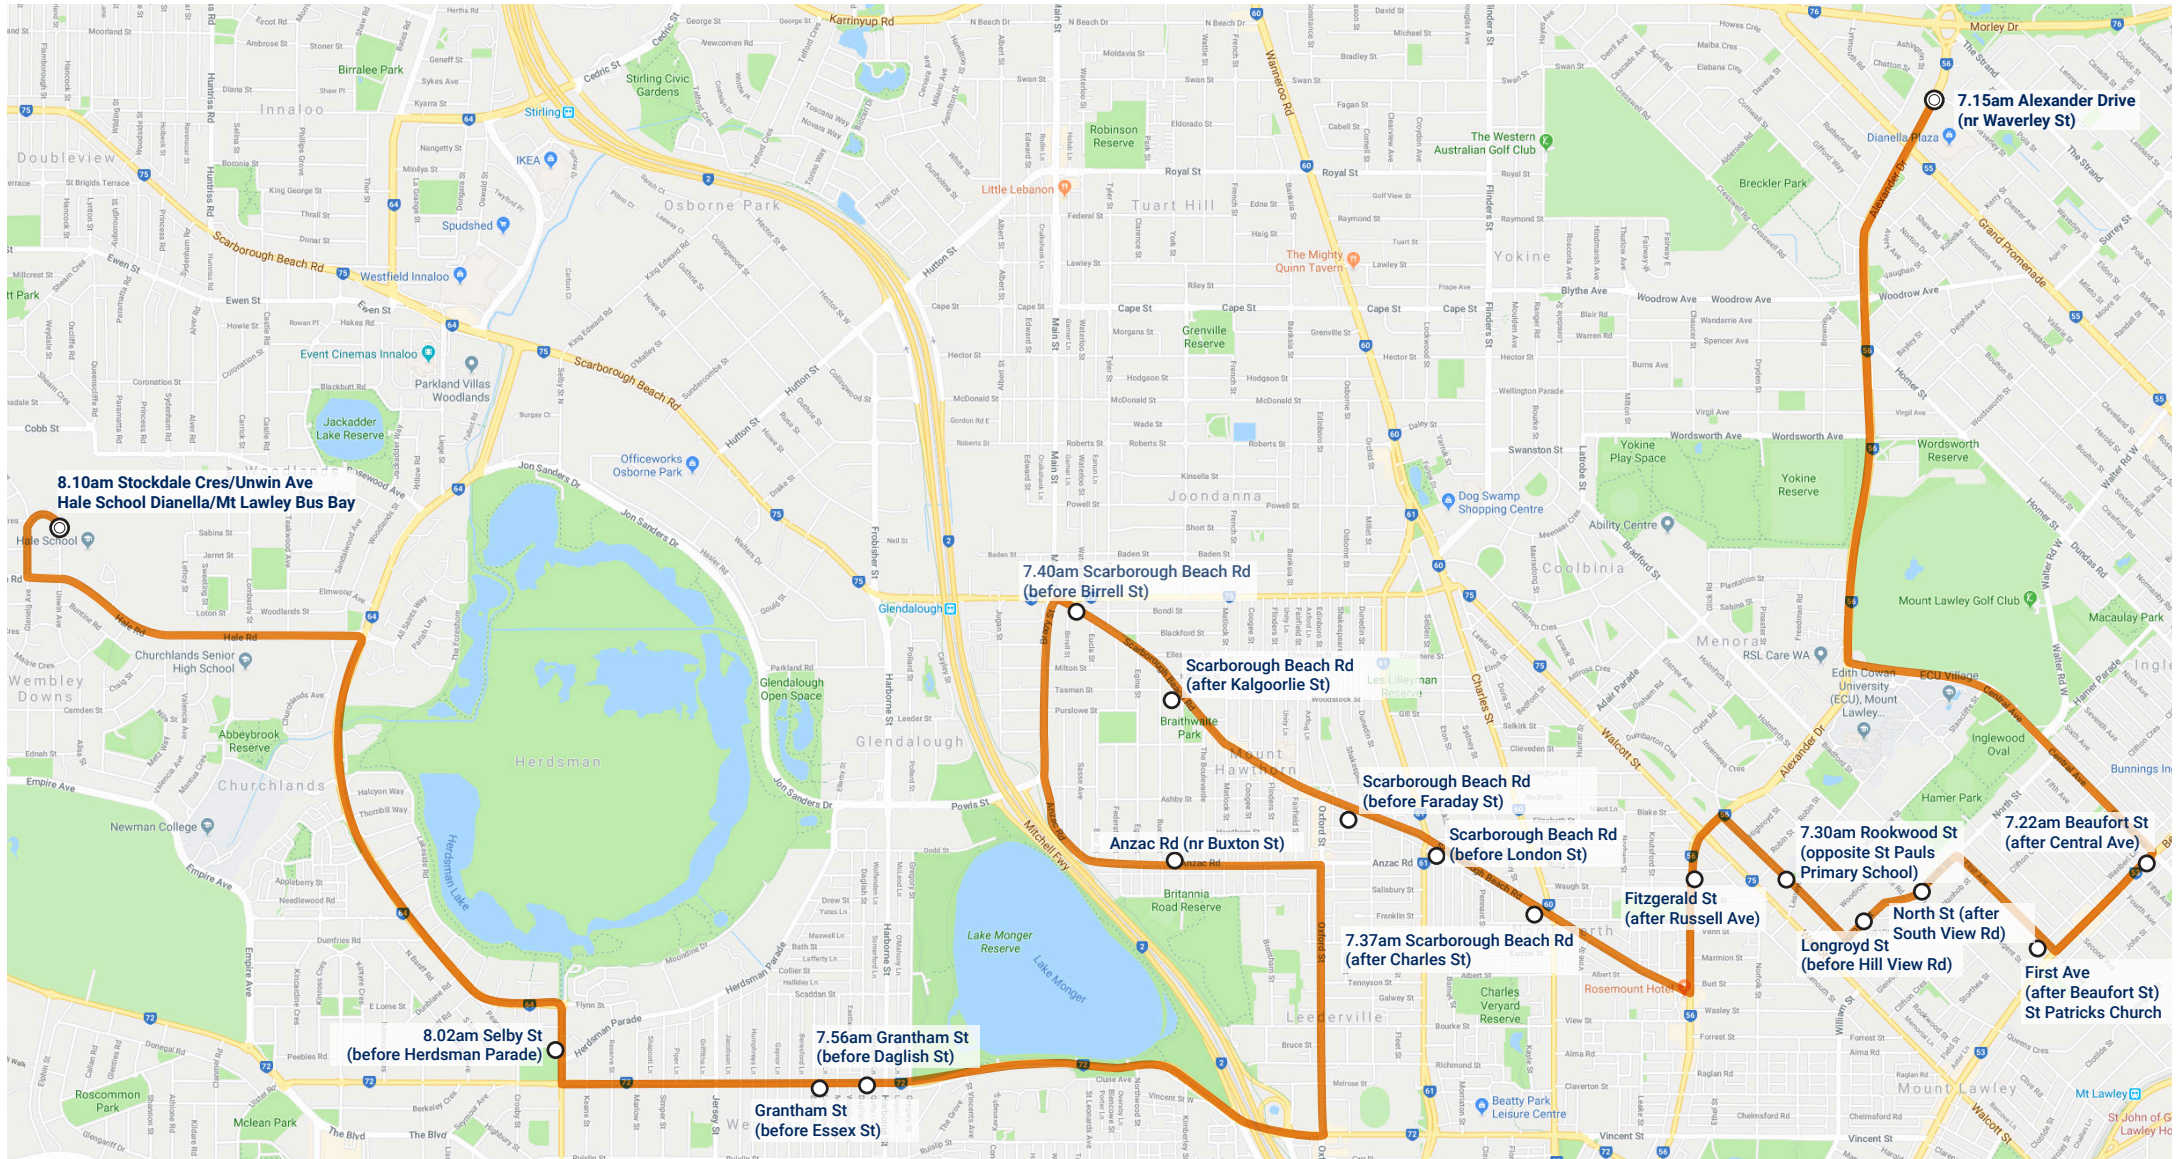

# DIANELLA/MT LAWLEY - HALE BUS 2 ROUTE (am)

**PLEASE NOTE: the (pm) route is slightly different, please check the route and timetable.**

# HALE - DIANELLA/MT LAWLEY - BUS 2 ROUTE (pm)

**PLEASE NOTE: the (am) route is slightly different, please check the route and timetable.**