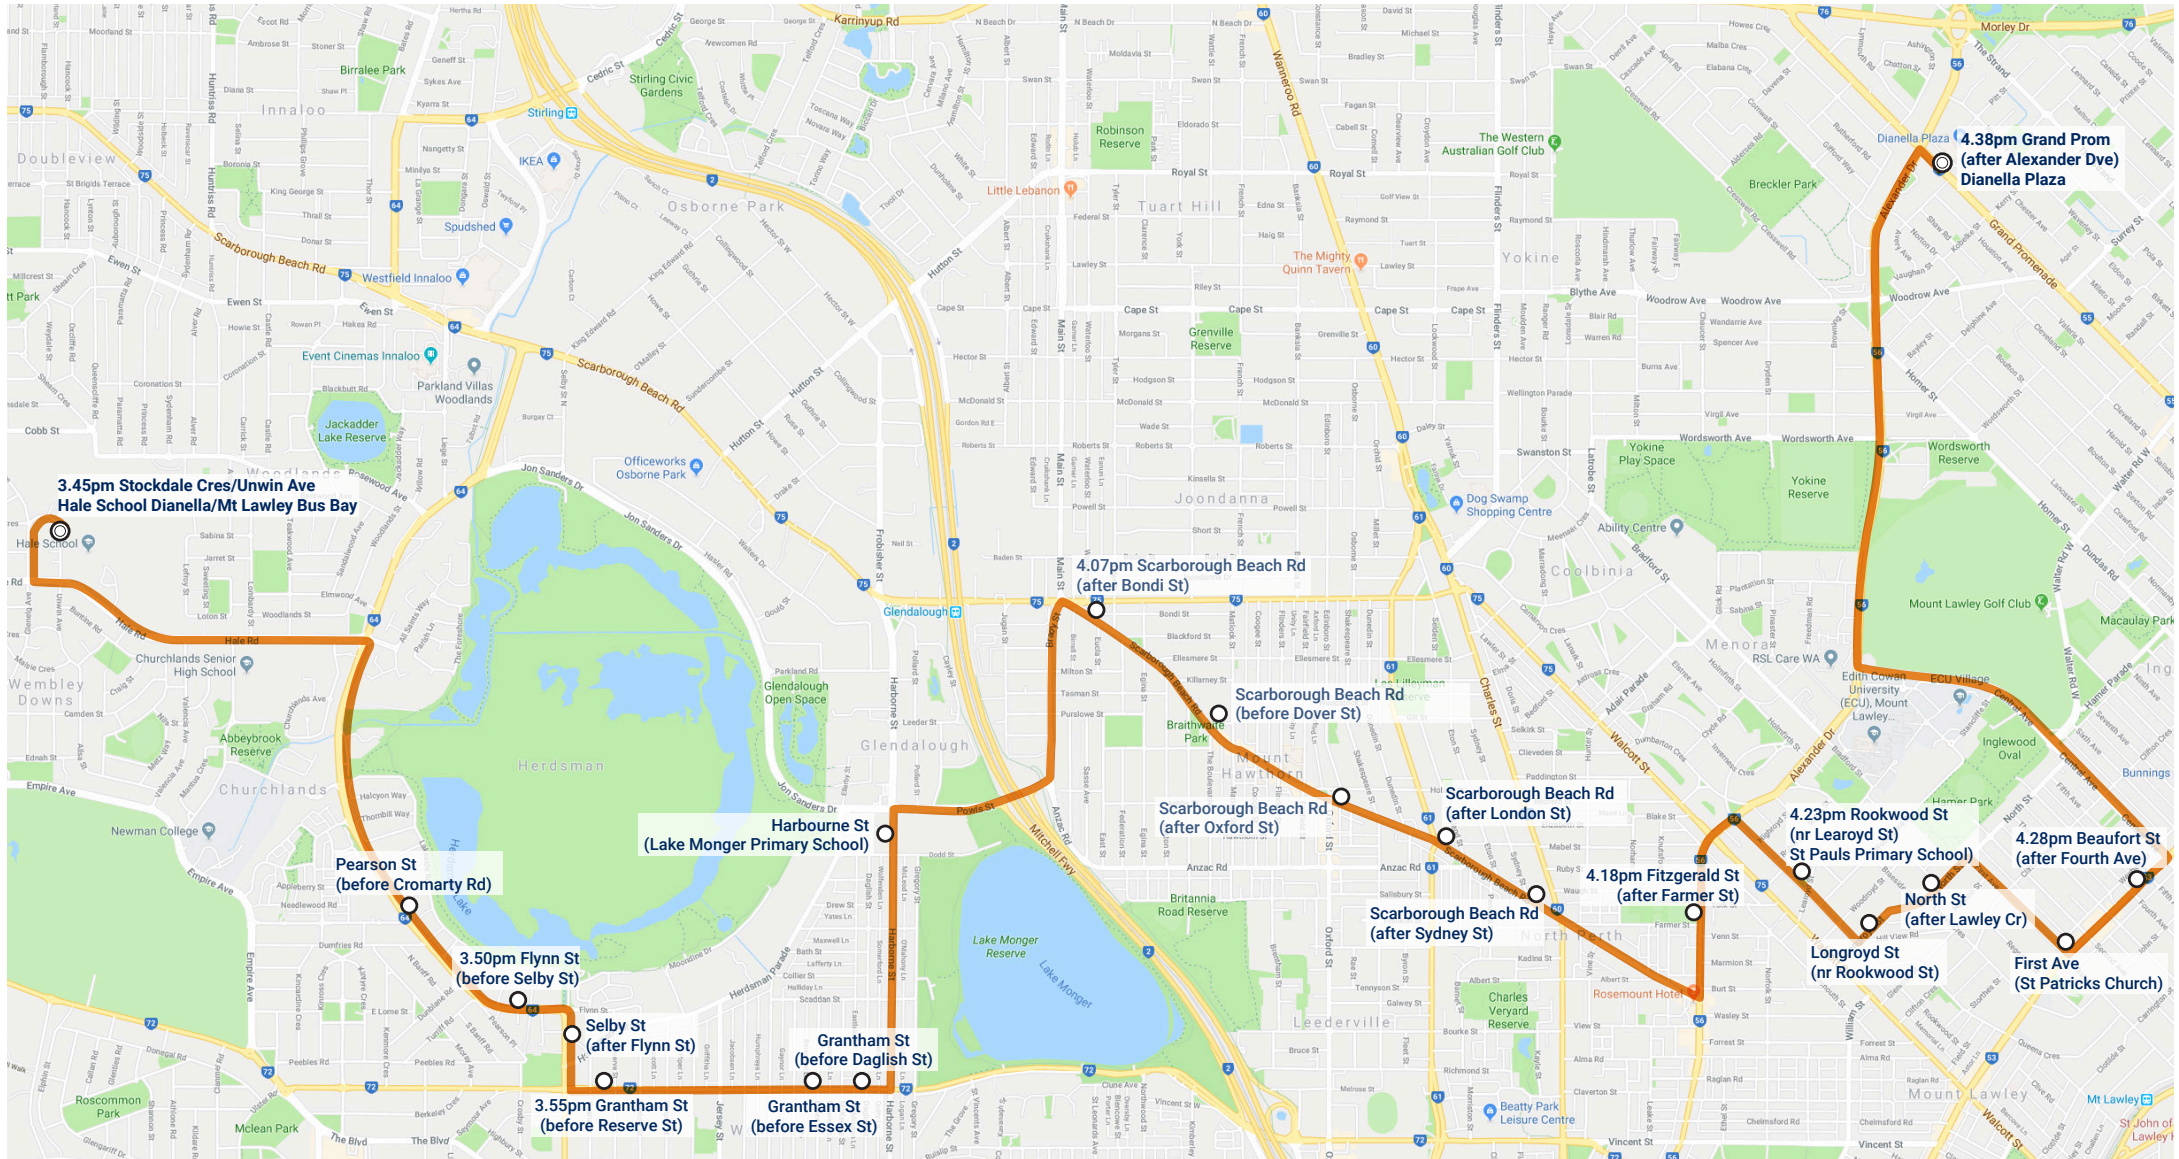

# DIANELLA/MT LAWLEY - HALE BUS 2 ROUTE (am)

**PLEASE NOTE: the (pm) route is slightly different, please check the route and timetable.**

# HALE - DIANELLA/MT LAWLEY - BUS 2 ROUTE (pm)

**PLEASE NOTE: the (am) route is slightly different, please check the route and timetable.**