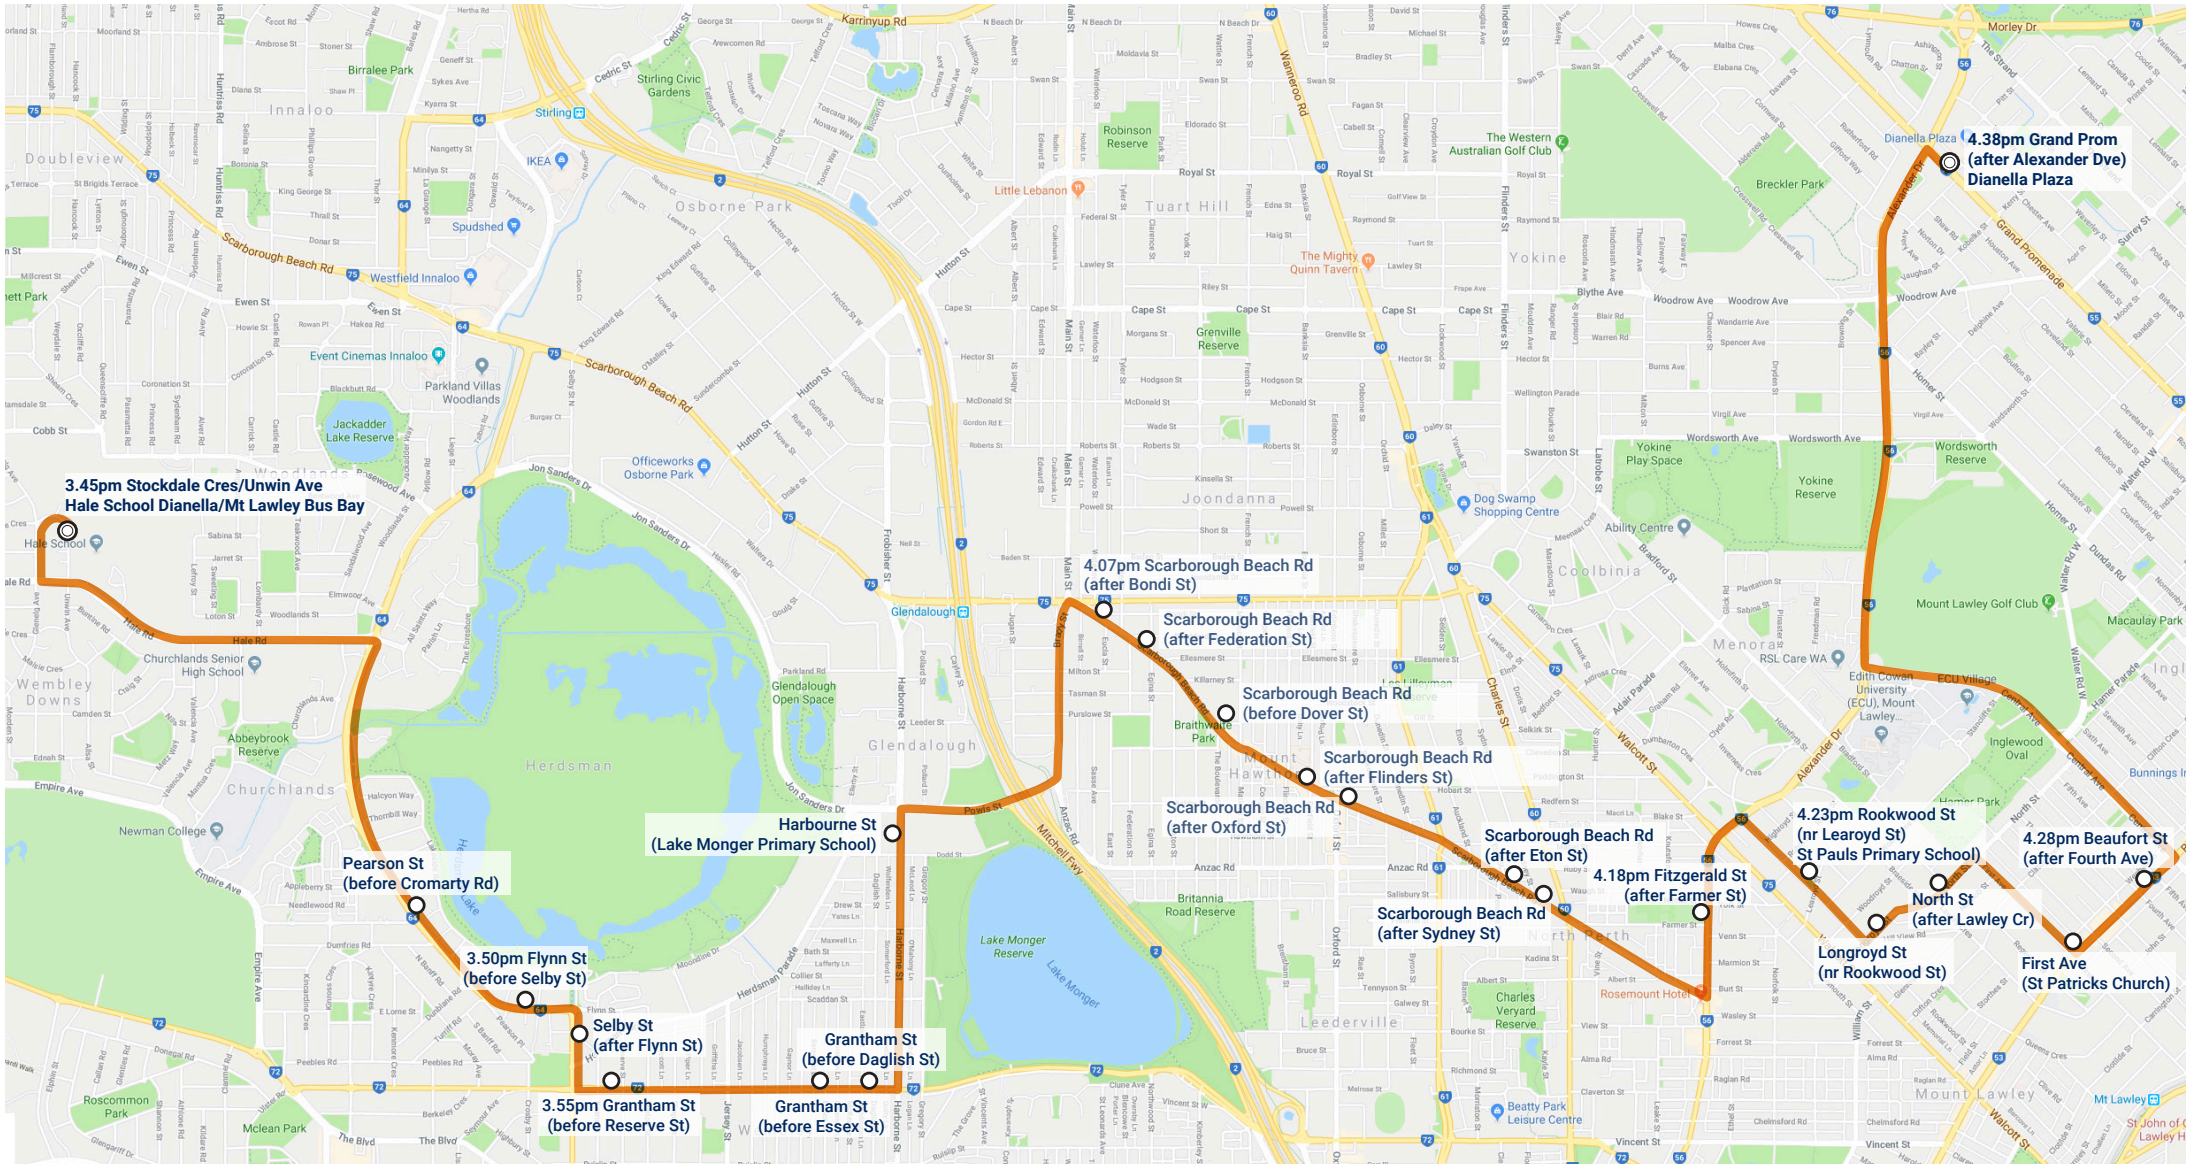

# HALE - DIANELLA/MT LAWLEY - BUS 2 ROUTE (pm)

**PLEASE NOTE: the (am) route is slightly different, please check the timetable.**