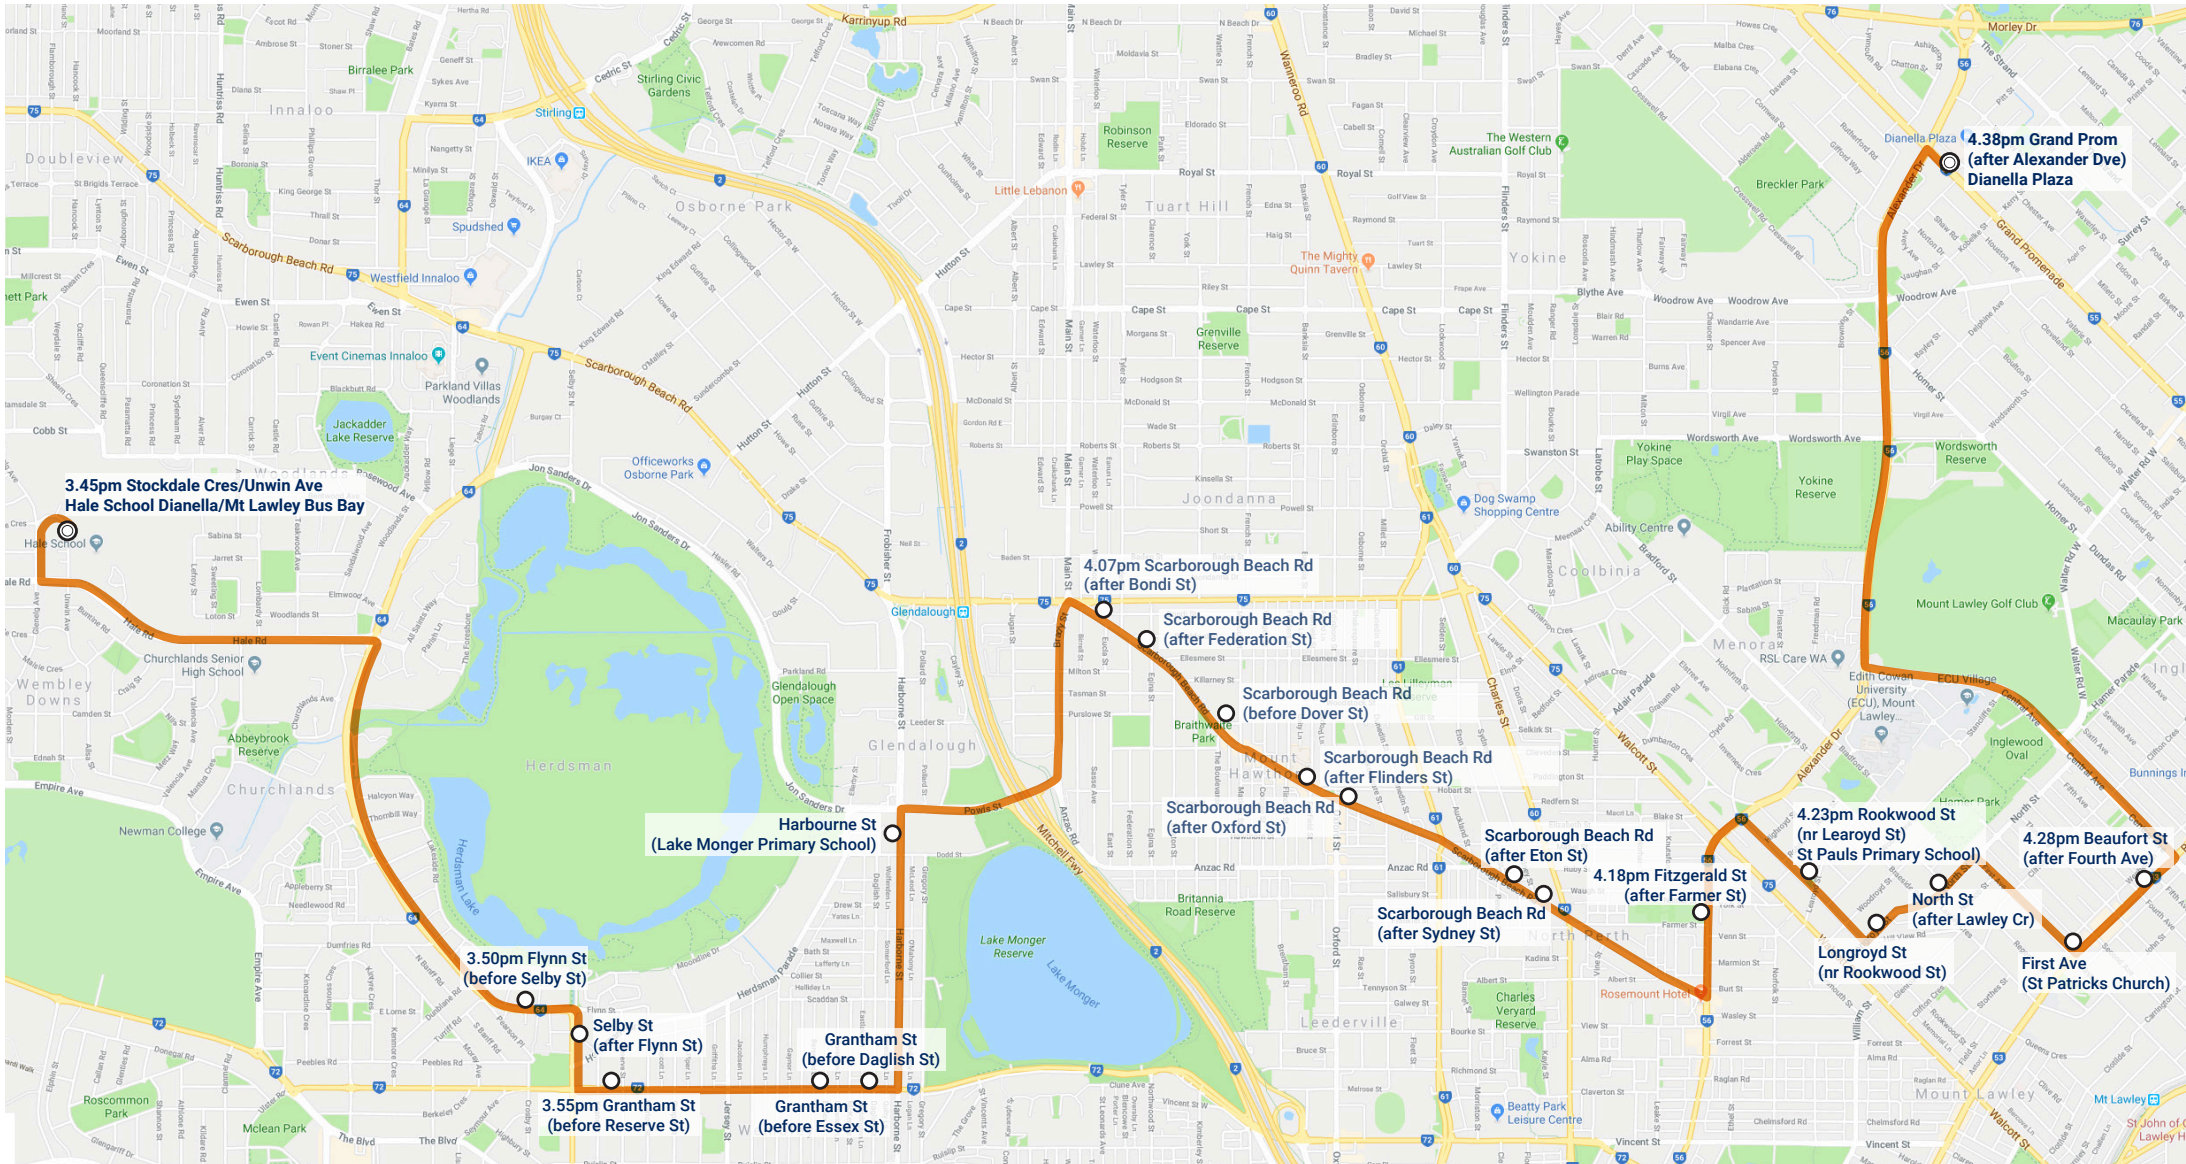

HALE - DIANELLA/MT LAWLEY - BUS 2 ROUTE (pm)

PLEASE NOTE: the (am) route is slightly different, please check the timetable.