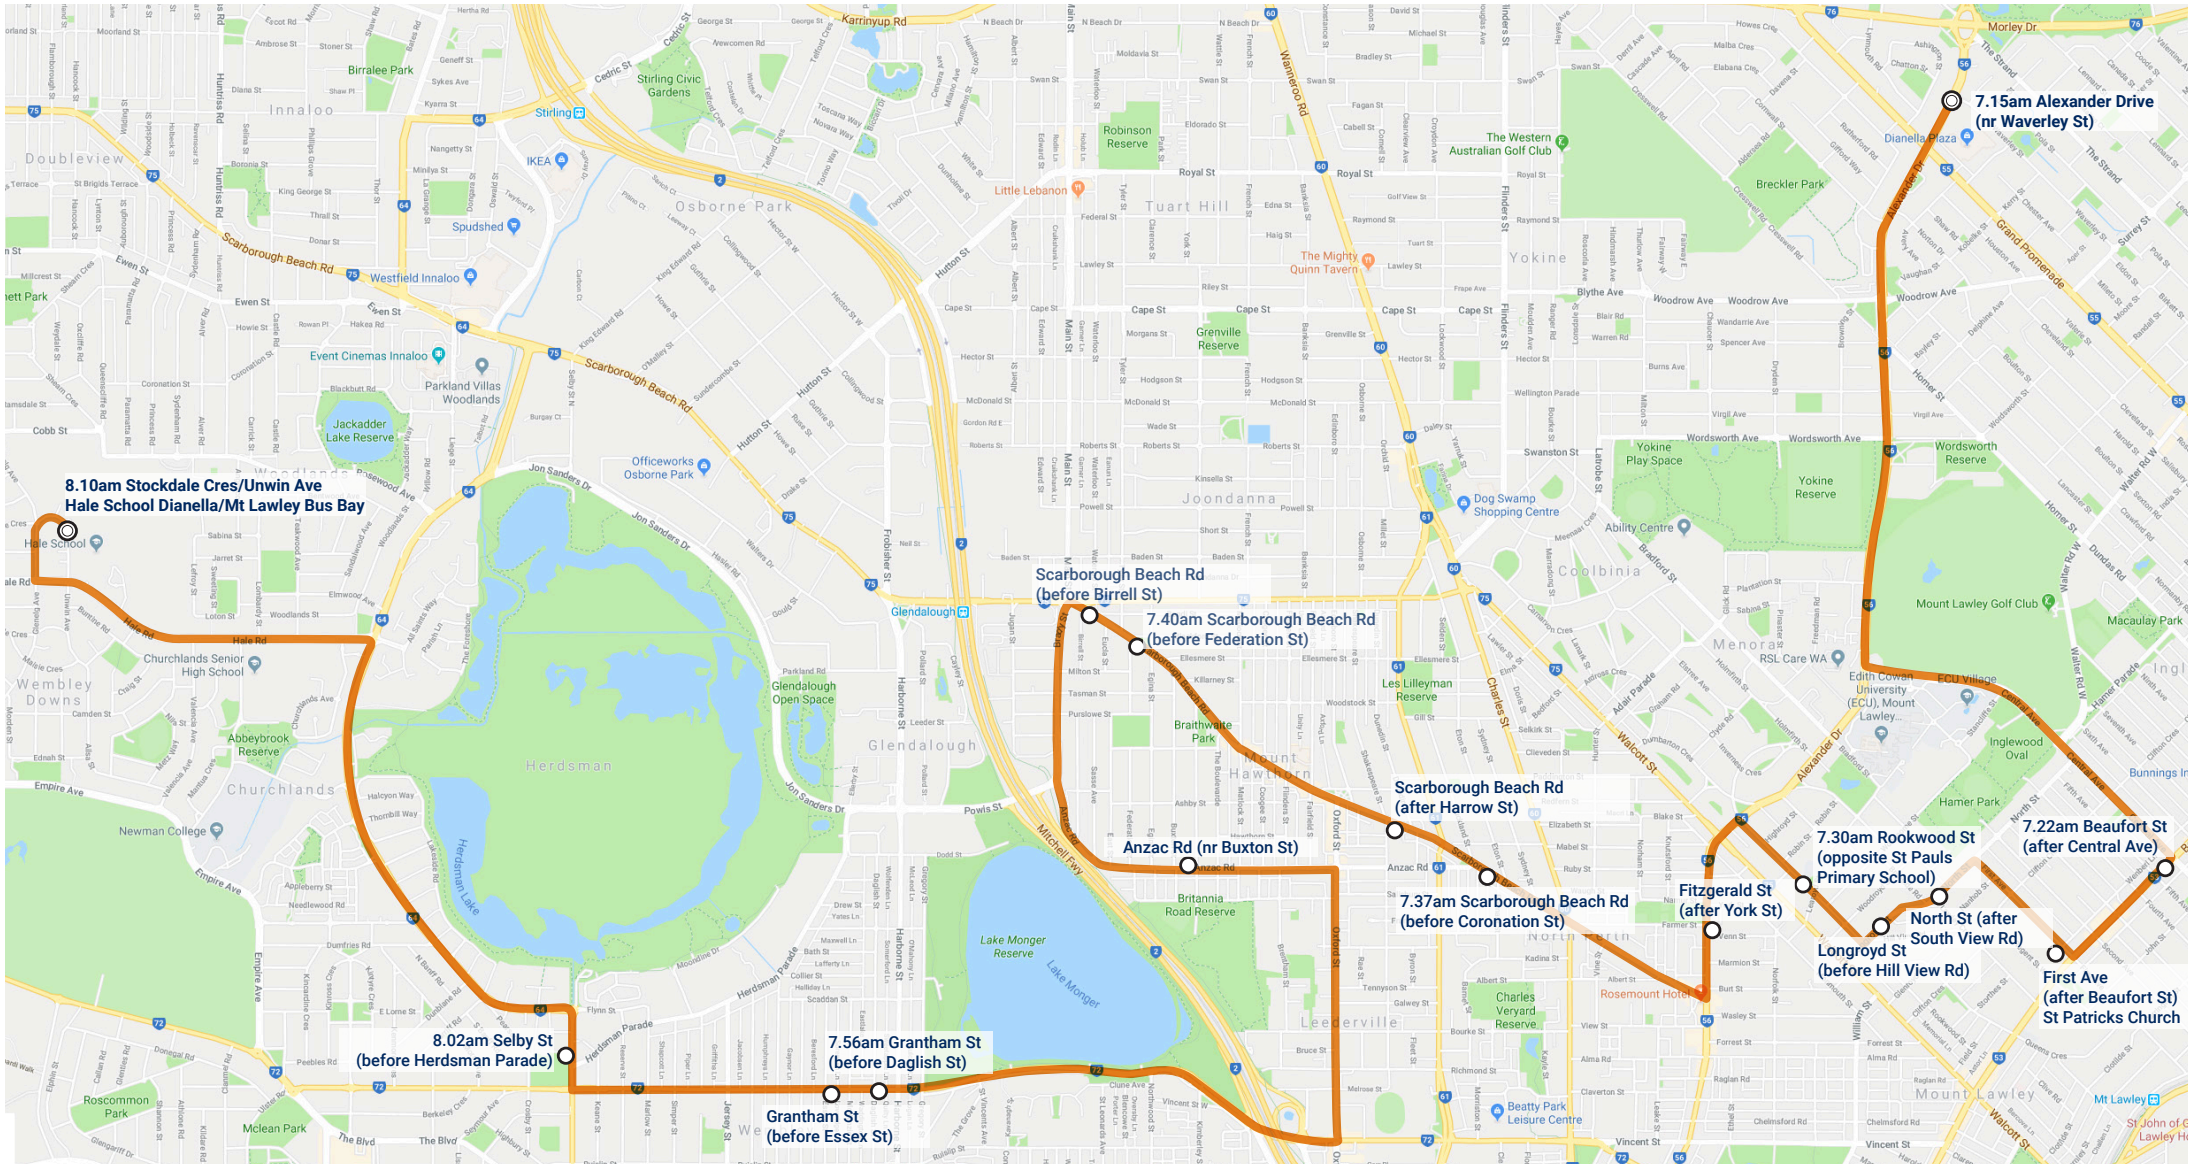

DIANELLA/MT LAWLEY - HALE BUS 2 ROUTE (am)

PLEASE NOTE: the (pm) route is slightly different, please check the timetable.